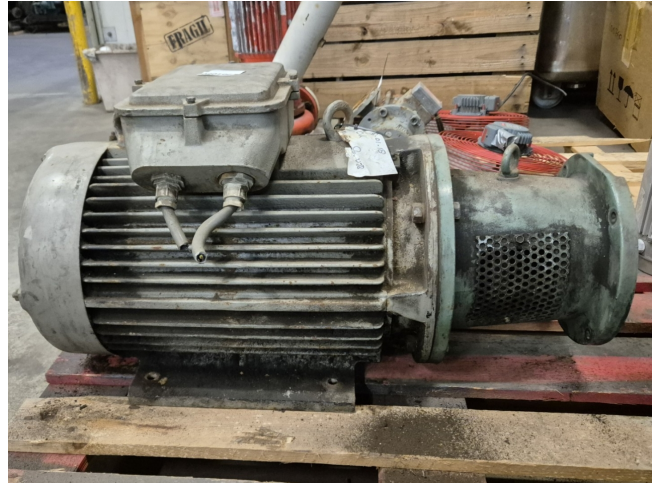

Rotor XKF180L04 808X

Specifications

Marca	Rotor
Tipo	XKF180L04 808X
kW	22
RPM	1460
Size & Weight	850x360x480 mm (LxWxH) & 210 kg
50 Hz / 60 Hz	50 Hz
Stock	1

Description

Used Rotor XKF180L04 808X

Used Rotor XKF180L04 808X electric motor with the following specifications:
50 Hz - 22 kW - 1460 RPM.